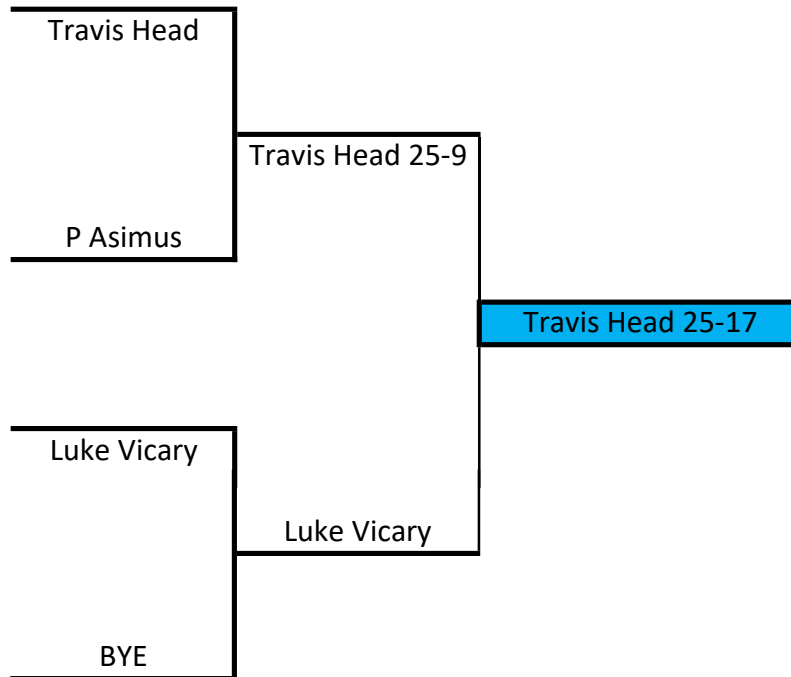

# Novice Singles Draw 2022

**Round 1**  
26/02/2022

**FINAL**  
10/03/2022

10/03/2022  
M Lewis, Games Manager