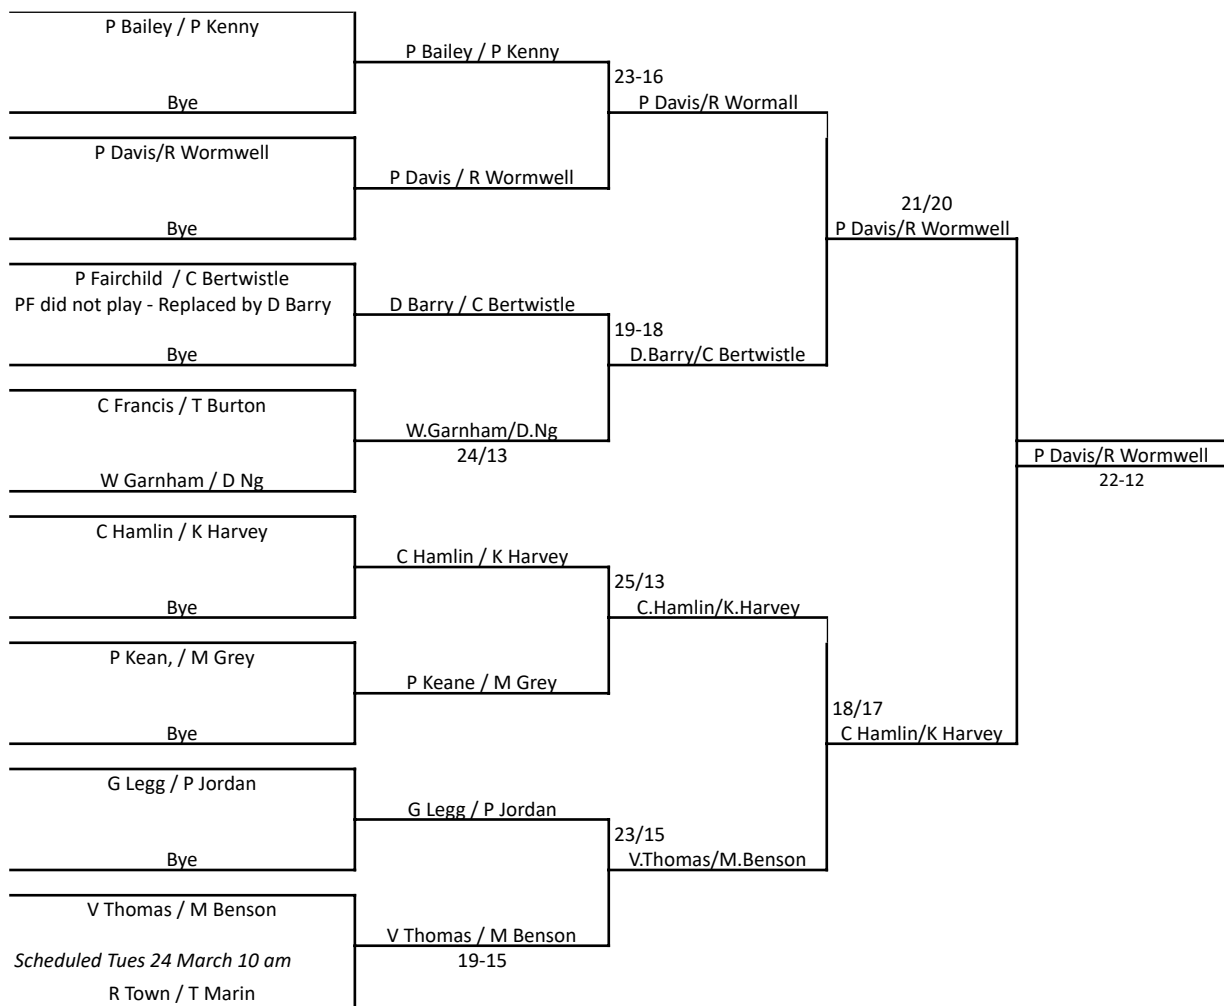

C.O.C. Men's Pairs Draw 2026

	Round 1	Round 2	Semi Final	FINAL
Games Scheduled to be played	18-Mar	25-Mar	1-Apr	8-Apr
Games to be completed before (refer notes below)	25-Mar	1-Apr	8-Apr	

Please note :

Games are scheduled to be played on dates shown, however, if not able to be played on that date, then both teams are **expected to fully cooperate** to reschedule the game. If rescheduled, then games are to be completed before the second date shown, i.e. before the next round of the draw.