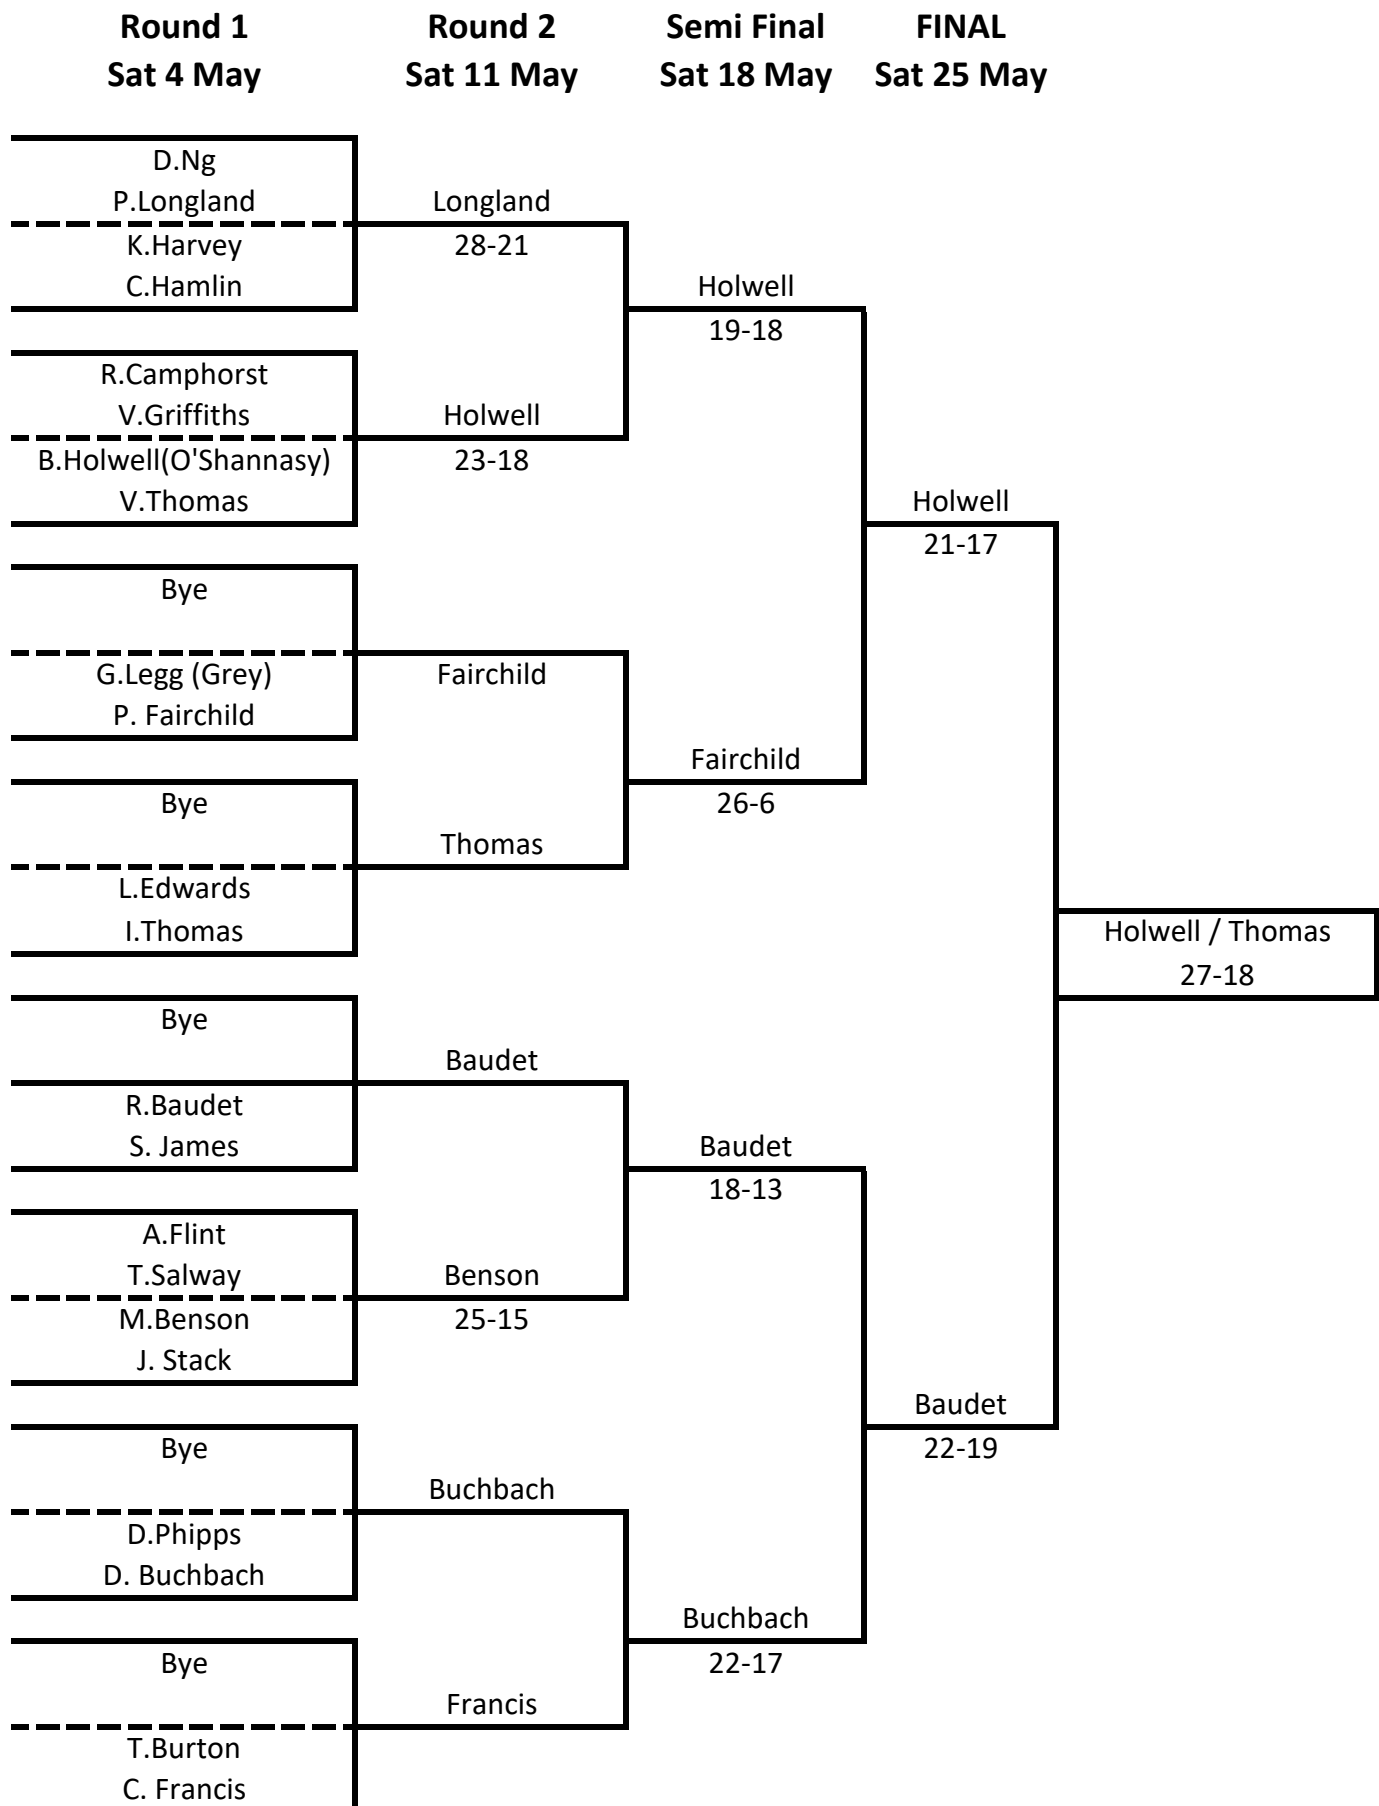

Mens Championship Pairs Draw

1st and 2nd seedings by Games Manager.
Blind draw, including allocation of byes, by Games Manager + J.Legg