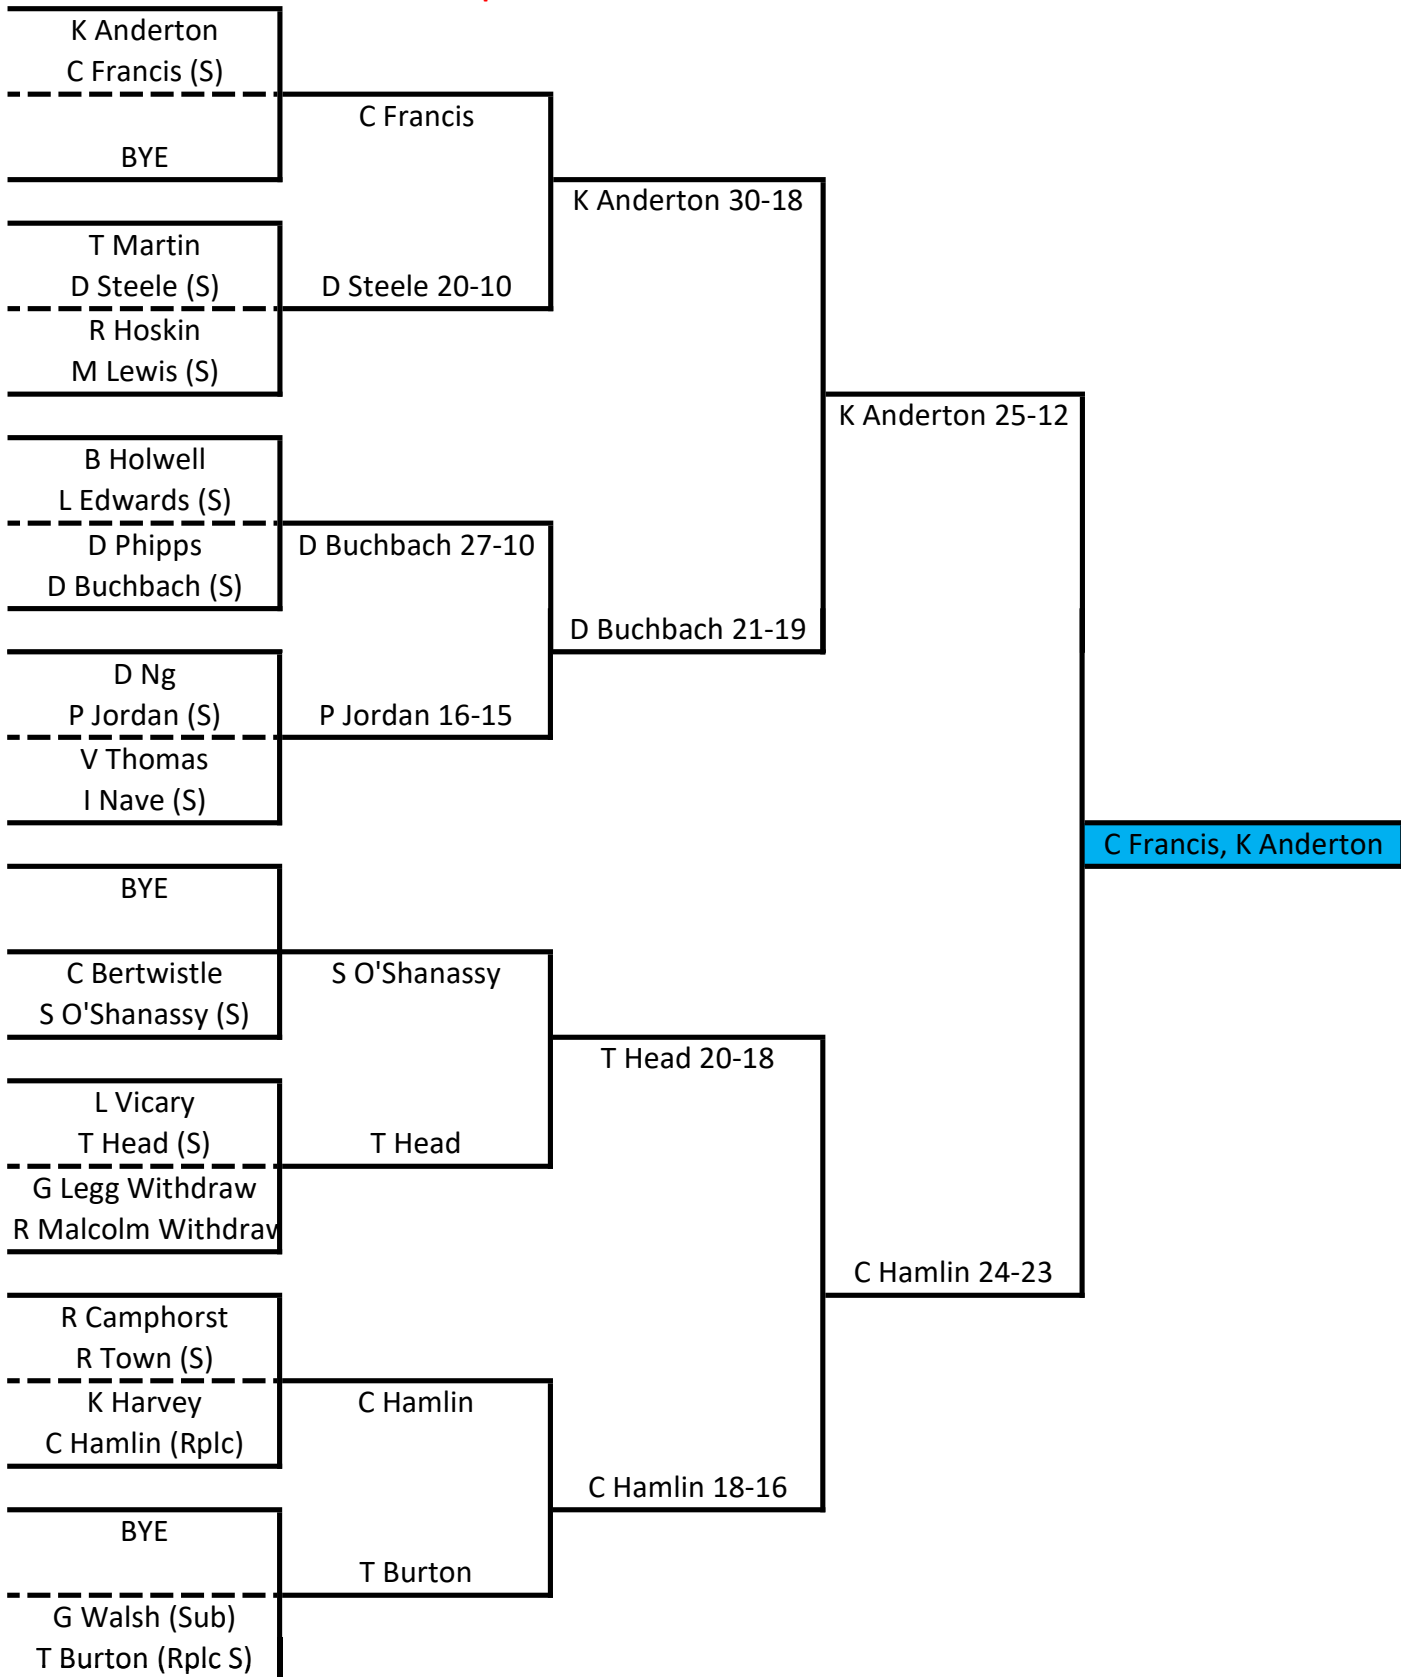

Mens Pairs Draw 2022

Round 1
Sat 7 May

Round 2
Sat 28 May

Semi Final
Sat 4 June

FINAL
Sat 11 June

Start times 12.30pm unless stated otherwise

11 June 2022

M Lewis, Games Manager