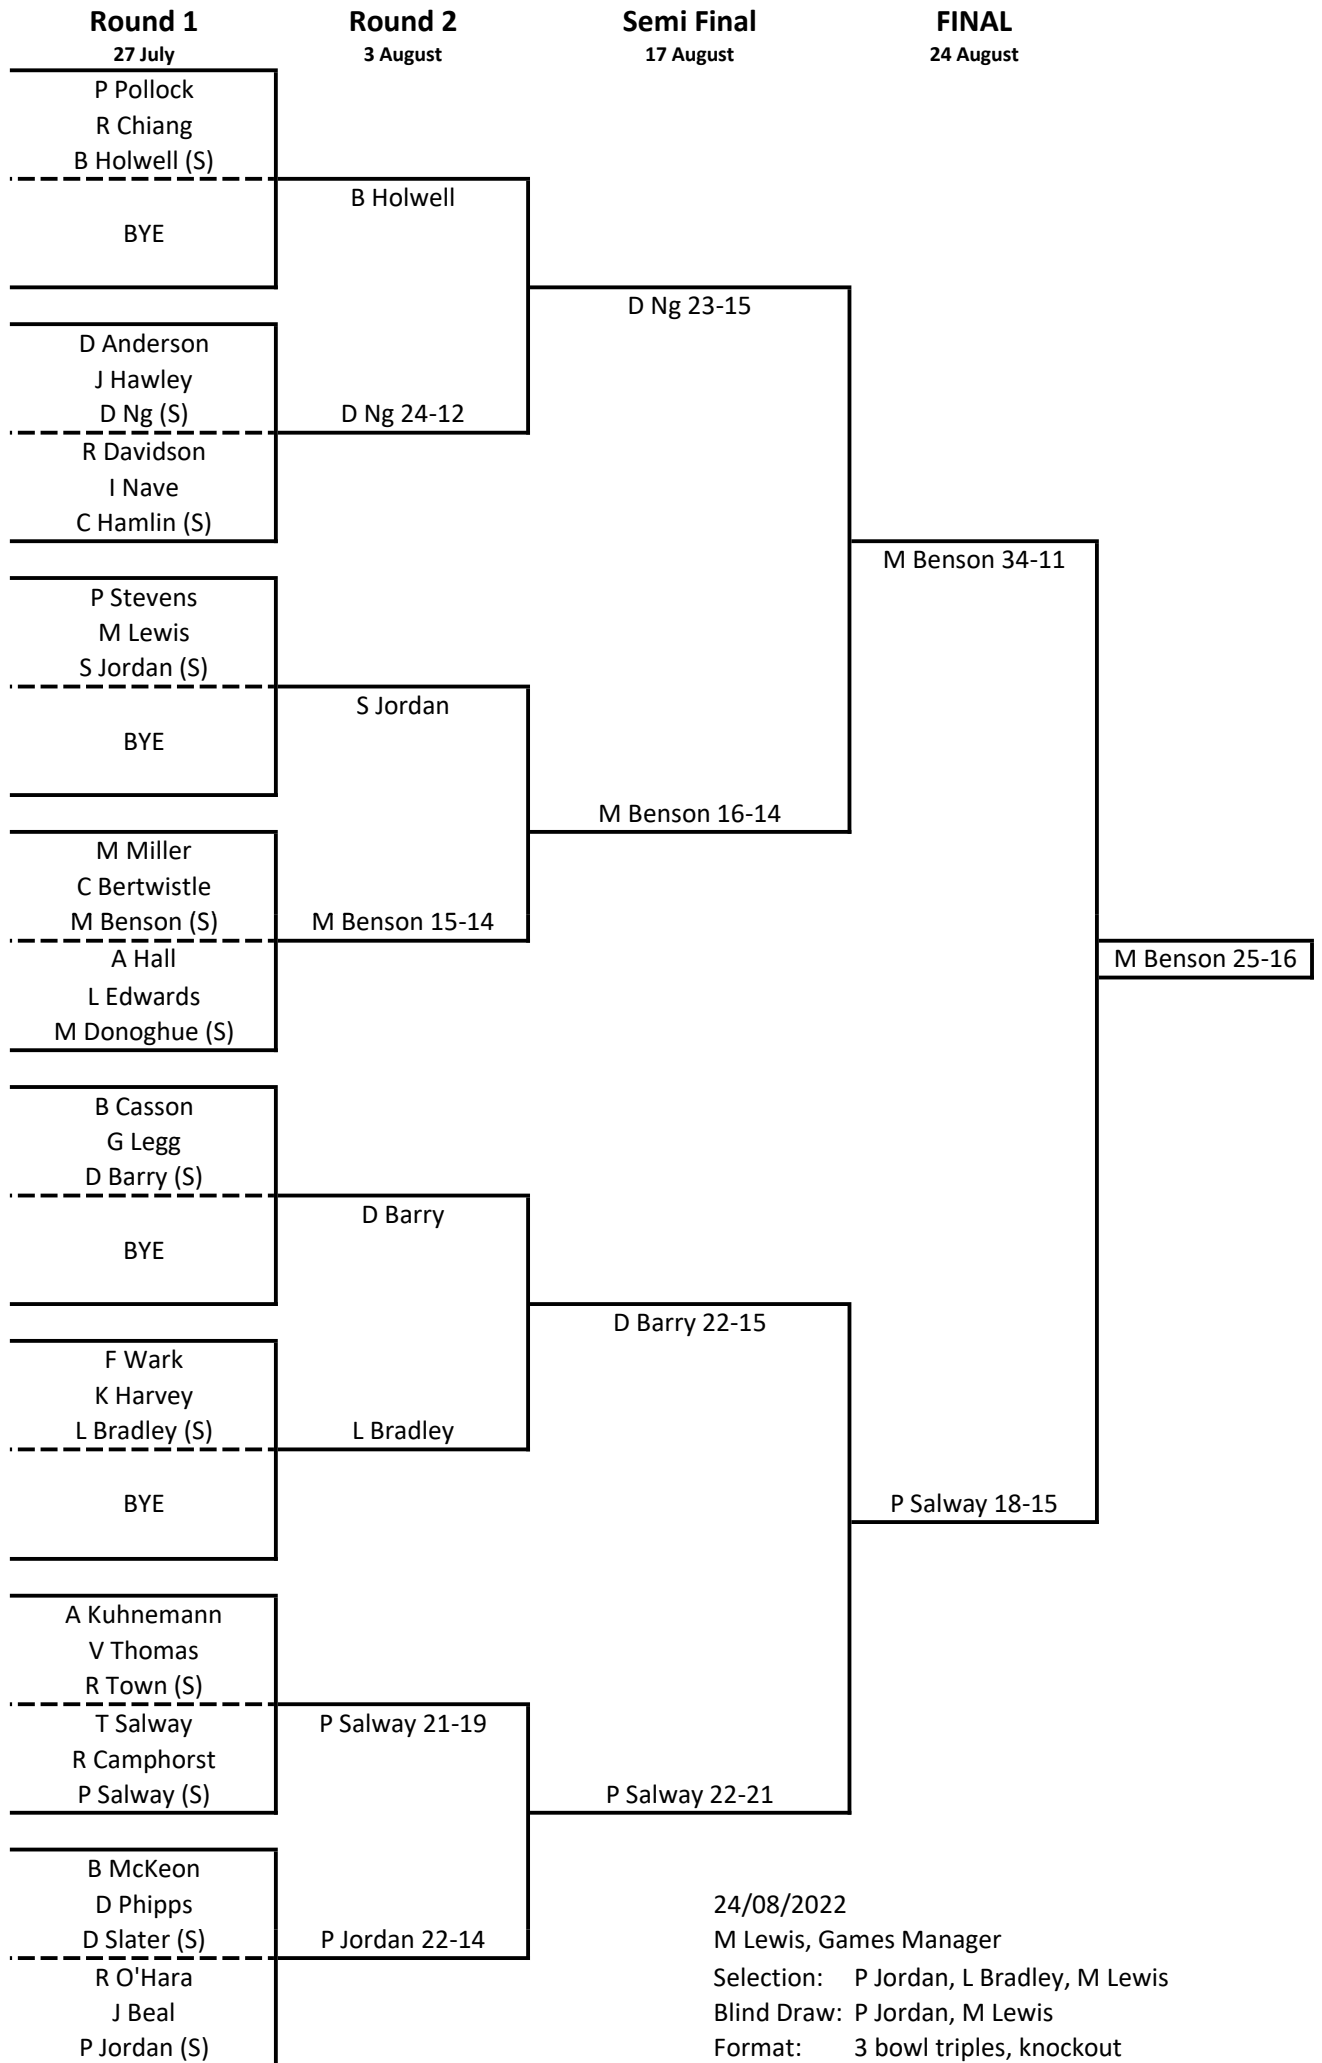

Patron's Triples Draw 2022

24/08/2022

M Lewis, Games Manager

Selection: P Jordan, L Bradley, M Lewis

Blind Draw: P Jordan, M Lewis

Format: 3 bowl triples, knockout